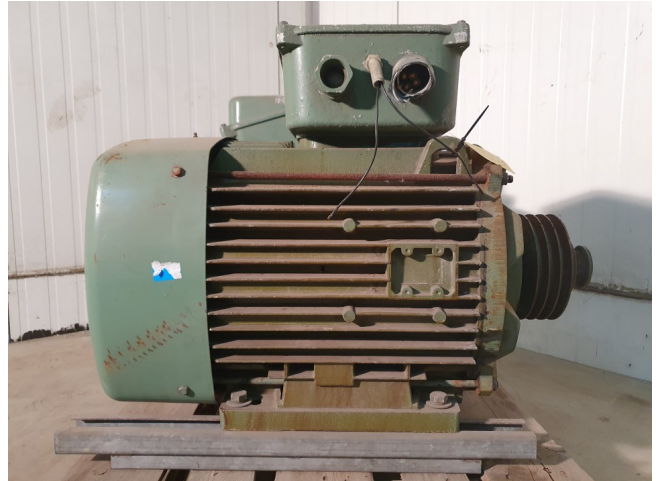

Leroy Somer LS 225M4.6

Specifications

Brand	Leroy Somer
Type	LS 225M4.6
kW	26
RPM	1430
Size & Weight	860x500x700 mm (LxWxH) 230kg
50 Hz / 60 Hz	50 Hz
Stock	2

Description

Used Leroy Somer LS 225M4.6

Used electro motor build by Leroy Somer type LS 225M4.6 with 26kW and 1430RPM at 50Hz.